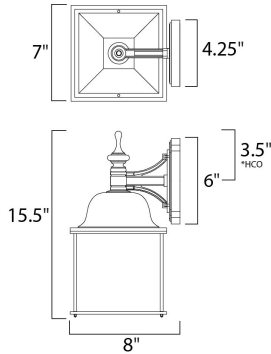

PRODUCT DESCRIPTION

Senator is a mediterranean style from Maxim Lighting International in Black, or Rust Patina finish.

MEASUREMENTS

DIMENSION : 7" W x 15.5" H x 8" Ext
BACK PLATE : 4.25" W x 6" H x 3.5" HCO
HANGING WEIGHT : 4.22 lb

LAMPING

INPUT VOLTAGE : 120V
BULB : 1 x 60W Incandescent E26 Medium , 60W Total
BULB INCLUDED : (Not Included)
DIMMABLE : Yes

FINISHES OPTION

- ☐ Black (BK)
- ☐ Rust Patina (RP)

GLASS

Seedy CD

MATERIAL

Die Cast Aluminum

RATINGS

cETLus
Wet Location

ADDITIONAL

OPERATING TEMPERATURE:
-20°C (-4°F), 40°C (104°F)

Always consult a qualified electrician before installing any lighting product.